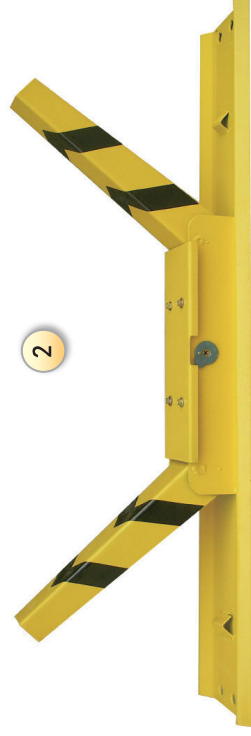

PARKING LOCK

Parking Lock JW-BW-A1

1

Parking Lock JW-BW-MO

3

Parking Lock JW-BW-K

2

TRAFFIC SIGN

Traffic Sign

Traffic signs are made of aluminum board with reflective tape sheeting, thickness of sign is optional and printing is customs made.

1

2

3

4

5

PIC	Item No	Size	Locking Heigh	N.W.	Technology
1	JW-BW-A1	600*200*400mm	600mm	4.5 kgs	2mm steel rolling powder coating
2	JW-BW-K	1140*204*320mm	320mm	8.5kgs	
3	JW-BW-MO	600*500*50mm	380mm	5.2kgs	